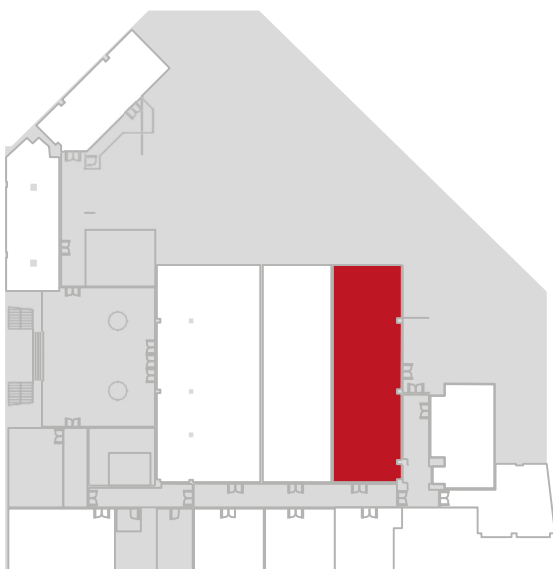

Sistema de sonido integrado

Integrated sound system

Pantallas led de techo

LED ceiling screens

PLAZA 1

80 pax

70 pax

35 pax