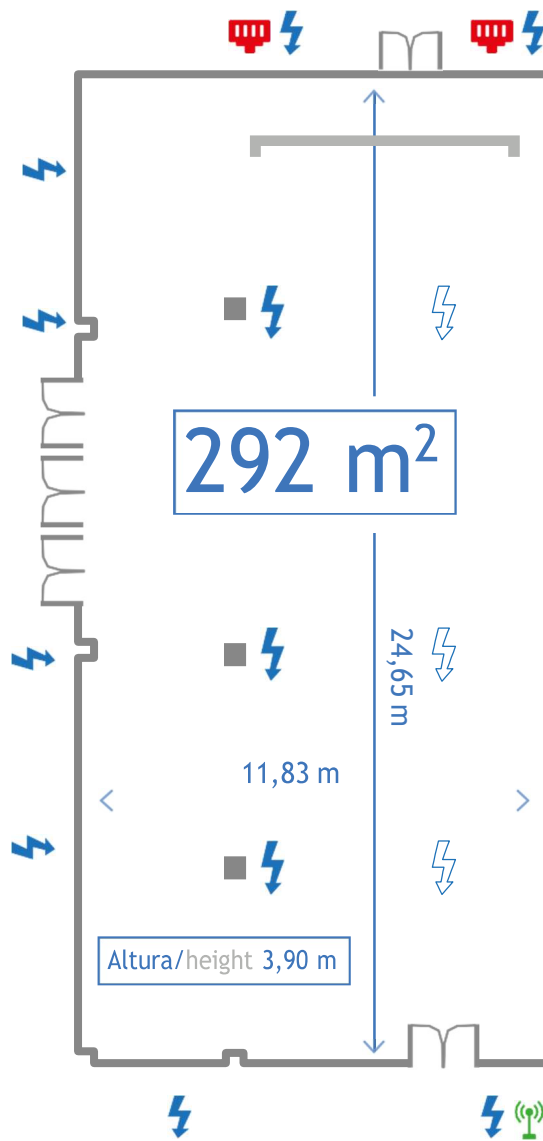

1 LED screen 4.5mx2.5m
(Integrated projection)

Cámaras para videoconferencia

Cameras for videoconferencing

Sistema de sonido integrado

Integrated sound system

Pantallas led de techo

LED ceilingscreens

BARCELONA B